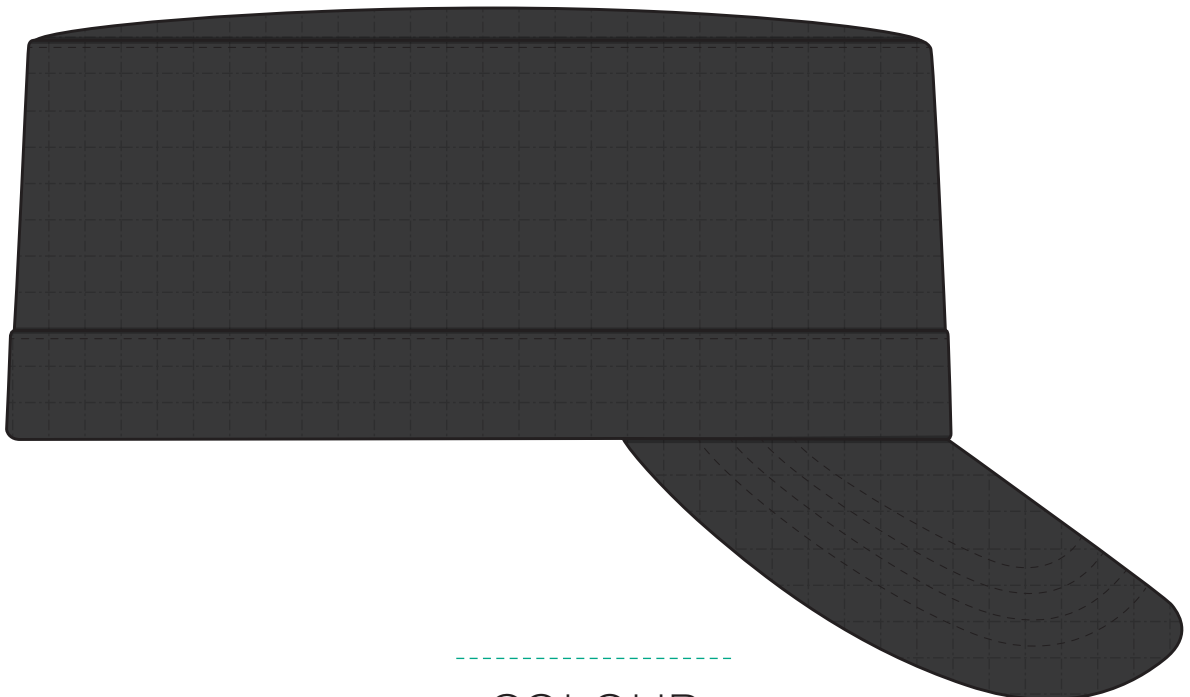

4358

COLOUR

4358

NOTE:

The maximum decoration area is a guide only and is greatly dependant on the logo shape.

EMBROIDERY

NOTE:
The maximum decoration area is a guide only and is greatly dependant on the logo shape.

NOTE:
The maximum decoration area is a guide only and is greatly dependant on the logo shape.

SUPASUB / SUPAETCH / SUPAFLEX