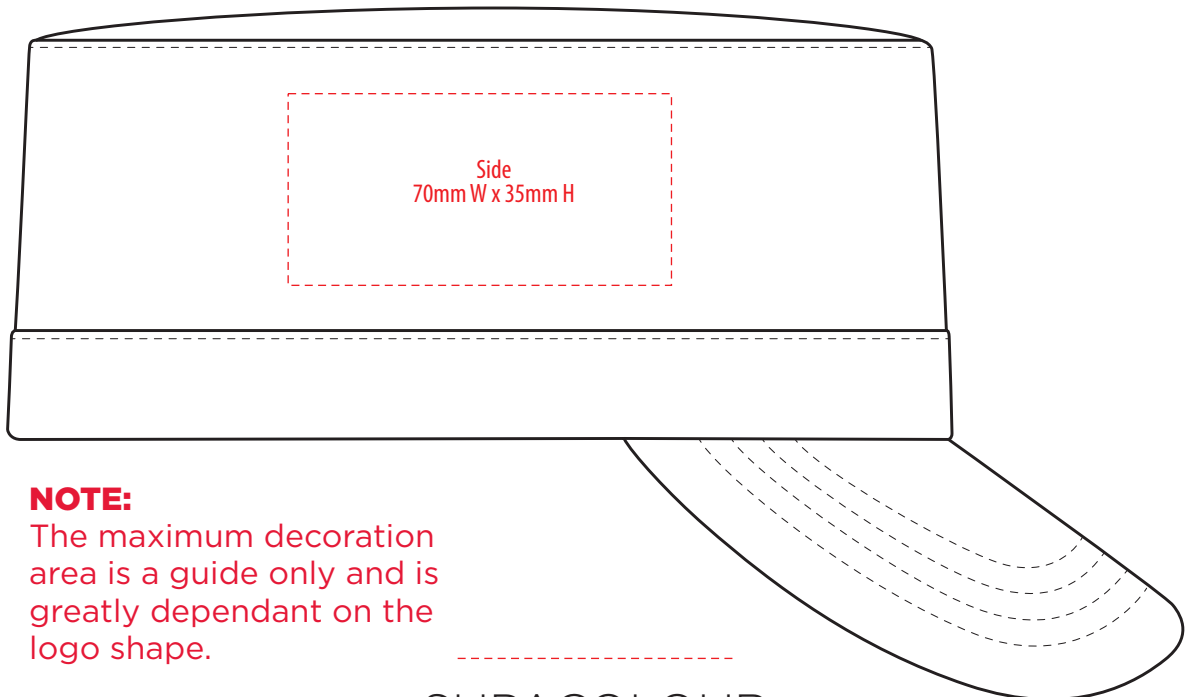

4358

COLOUR

4358

NOTE:

The maximum decoration area is a guide only and is greatly dependant on the logo shape.

EMBROIDERY

NOTE:
The maximum decoration area is a guide only and is greatly dependant on the logo shape.

NOTE:
The maximum decoration area is a guide only and is greatly dependant on the logo shape.

SUPASUB / SUPAETCH / SUPAFLEX