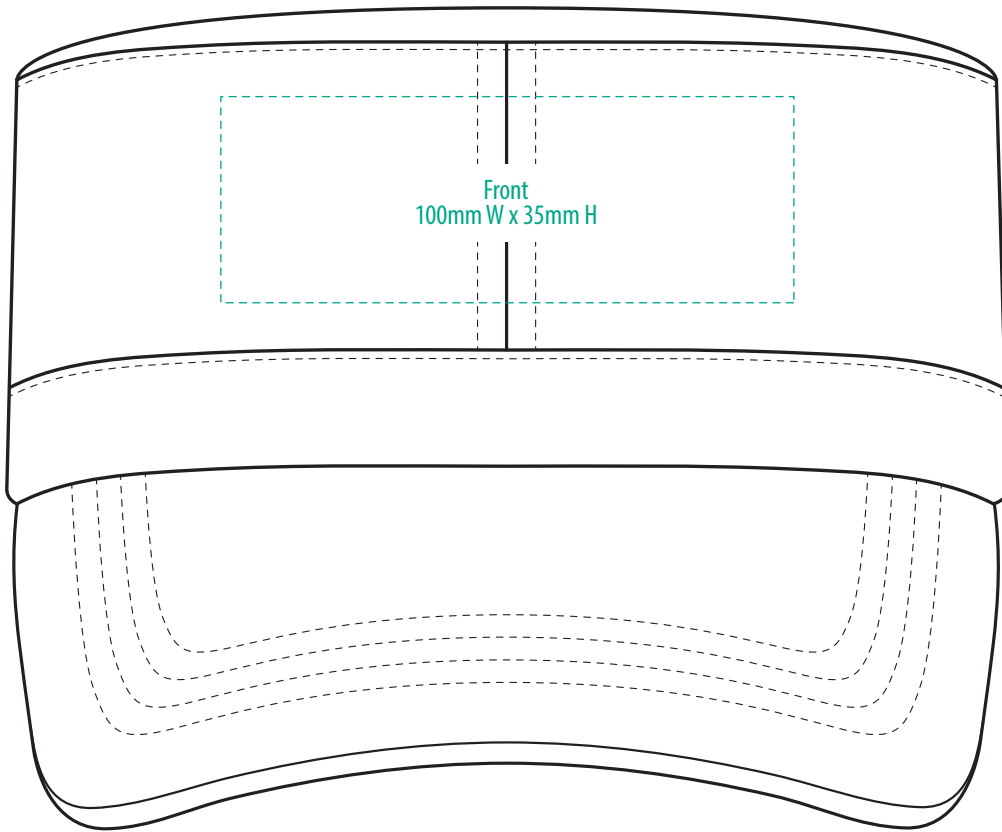

4358

COLOUR

4358

NOTE:

The maximum decoration area is a guide only and is greatly dependant on the logo shape.

EMBROIDERY

NOTE:
The maximum decoration area is a guide only and is greatly dependant on the logo shape.

NOTE:
The maximum decoration area is a guide only and is greatly dependant on the logo shape.

SUPASUB / SUPAETCH / SUPAFLEX