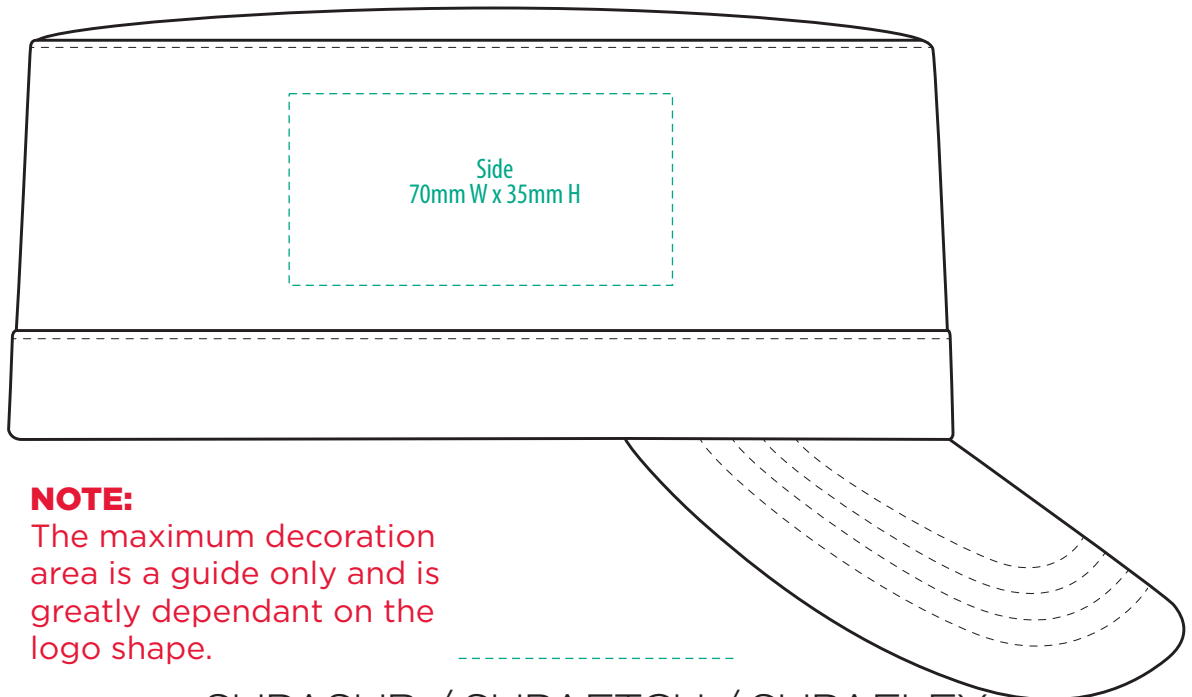

4358

COLOUR

4358

NOTE:

The maximum decoration area is a guide only and is greatly dependant on the logo shape.

EMBROIDERY

NOTE:
The maximum decoration area is a guide only and is greatly dependant on the logo shape.

NOTE:
The maximum decoration area is a guide only and is greatly dependant on the logo shape.

SUPASUB / SUPAETCH / SUPAFLEX