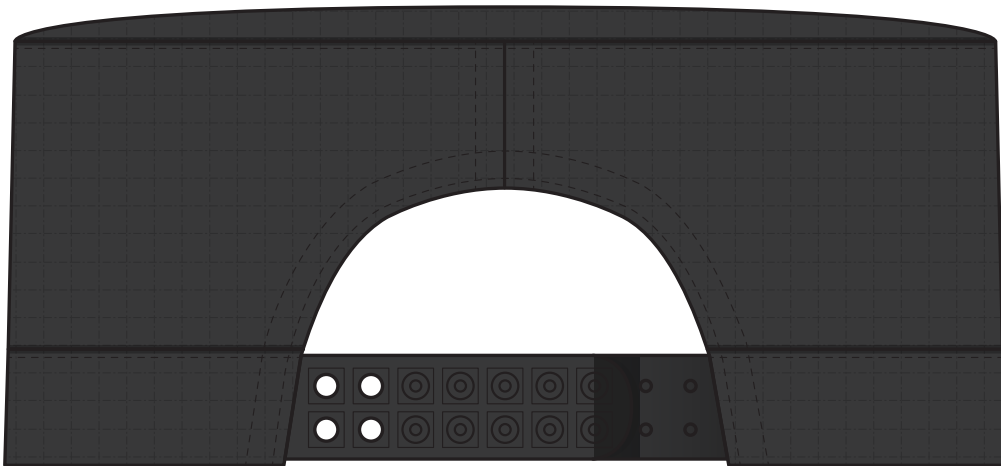

4358

COLOUR

4358

NOTE:

The maximum decoration area is a guide only and is greatly dependant on the logo shape.

EMBROIDERY

NOTE:
The maximum decoration area is a guide only and is greatly dependant on the logo shape.

NOTE:
The maximum decoration area is a guide only and is greatly dependant on the logo shape.

SUPASUB / SUPAETCH / SUPAFLEX